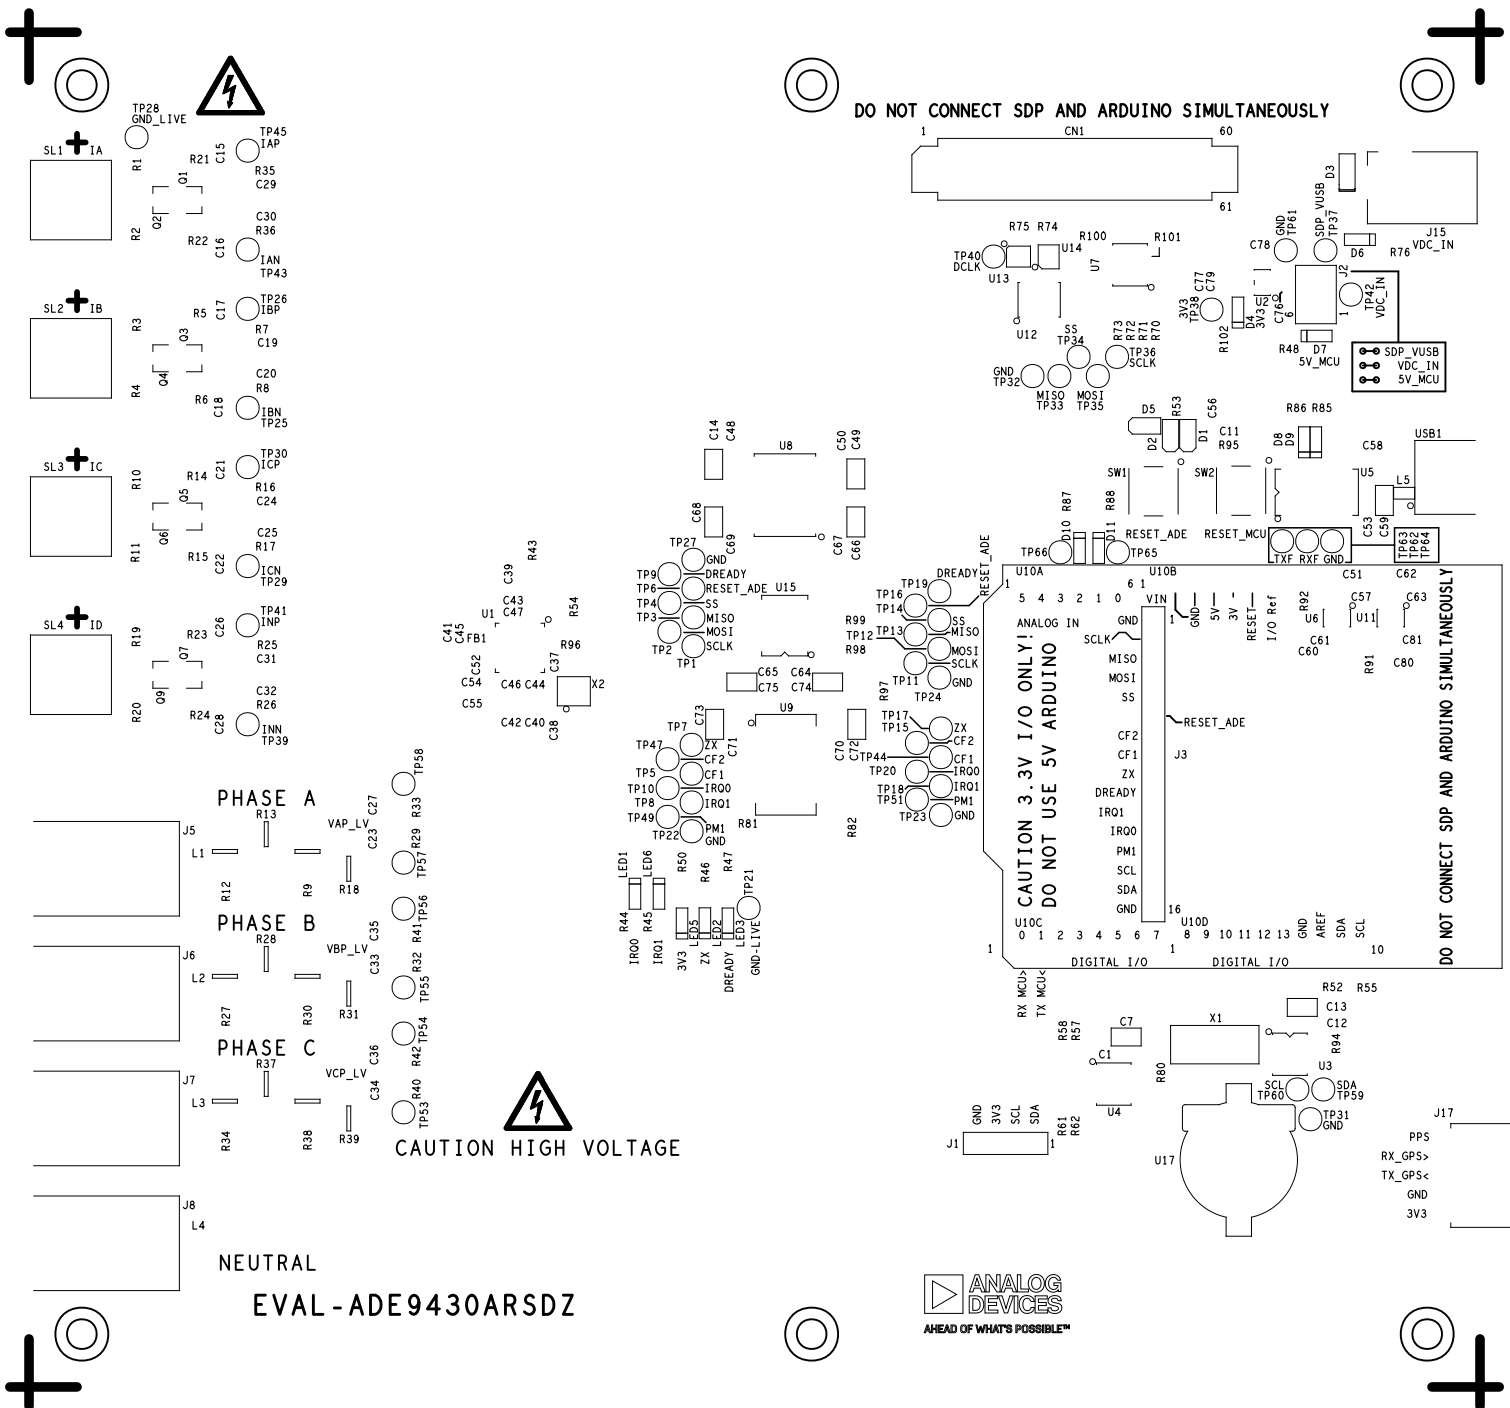

L1 PRIMARY
08-068967-01
REV A

L2 SECONDARY
08-068967-02
REV A

INSTALL STANDOFF, SCREW AND WASHERS, 6 PLACES

SILKSCREEN PRIMARY

08-068967-03

REV A

SOLDERMASK PRIMARY
08-068967-04
REV A

SILKSCREEN SECONDARY

08-068967-05
REV A

8P5T	8P4T
2P1	
	8P3T
	8P5B
2P2	
	8P5B
	8P3B
2P3	
	8P5B
	8P4T
	8P5T
2P4	
	8P3B
	8P5T
2P5	
	8P5T
	8P4T
	8P3T
2P6	
	8P5T
	8P4T
2P7	
	8P3T
	8P5T
8P	

1P2	1P3
1P4	1P5
1P6	1P7
1P8	1P9
1P10	1P11
1P12	1P13
1P14	1P15
1P16	1P17
1P18	1P19
1P20	1P21
1P22	1P23
1P24	1P25
1P26	1P27
1P28	1P29
1P30	1P31
1P32	1P33
1P34	1P35
1P36	1P37
1P38	1P39
1P40	1P41
1P42	1P43
1P44	1P45
1P46	1P47
1P48	1P49
1P50	1P51
1P52	1P53
1P54	1P55
1P56	1P57
1P58	1P59
1P60	1P61
1P62	1P63
1P64	1P65
1P66	1P67
1P68	1P69
1P70	1P71
1P72	1P73
1P74	1P75
1P76	1P77
1P78	1P79
1P80	1P81
1P82	1P83
1P84	1P85
1P86	1P87
1P88	1P89
1P90	1P91
1P92	1P93
1P94	1P95
1P96	1P97
1P98	1P99
1P100	1P101

1P10

SOLDERMASK SECONDARY

08-068967-06

REV A

PASTEMASK PRIMARY
08-068967-07
REV A