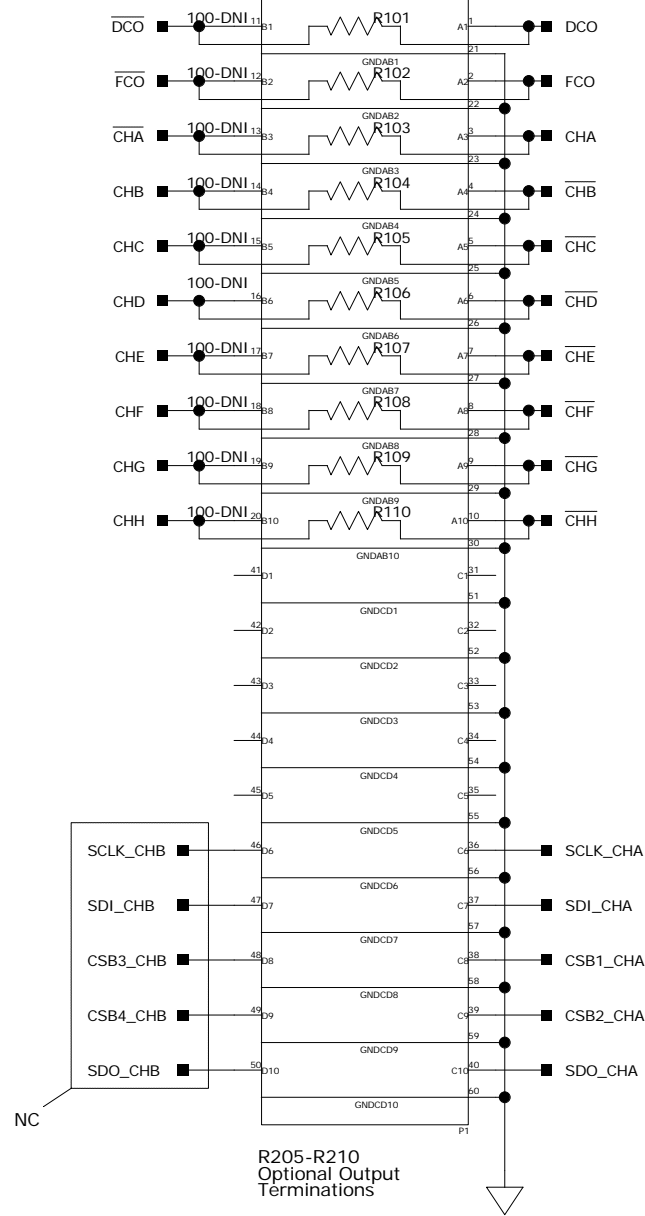

9271CE01B

9222CE01C

FIFO5: DATA BUS 1 CONNECTOR

FIFO5: HS - SERIAL/SPI/AUX CONNECTOR

ANALOG DEVICES DRS-HSC
 7910 Triad Center Dr.
 Greensboro, NC 27409

Title: **AD9222 CUSTOMER EVAL TO FIFO5 INTERPOSER**

Drawing Number: **9222INTFIFO5** Rev: **01A** Drawn By: **JDB** Design By: **RR**

Date: **3-19-2007_13:44** Filename: **@PATH** Sheet **1** of **1**