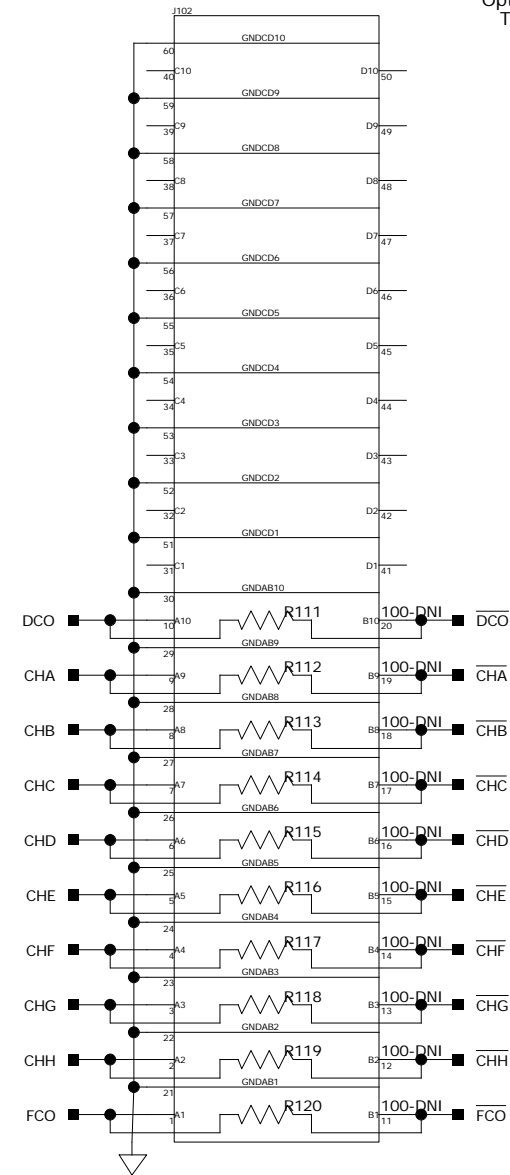

9271CE01B

9222CE01C

FIFO5: DATA BUS 1 CONNECTOR

FIFO5: HS - SERIAL/SPI/AUX CONNECTOR

ANALOG DEVICES DRS-HSC
 7910 Triad Center Dr.
 Greensboro, NC 27409

Title: **AD9222 CUSTOMER EVAL TO FIFO5 INTERPOSER**

Drawing Number: **9222INTFIFO5** Rev: **01A** Drawn By: **JDB** Design By: **RR**

Date: **3-19-2007_13:44** Filename: **@PATH** Sheet **1** of **1**