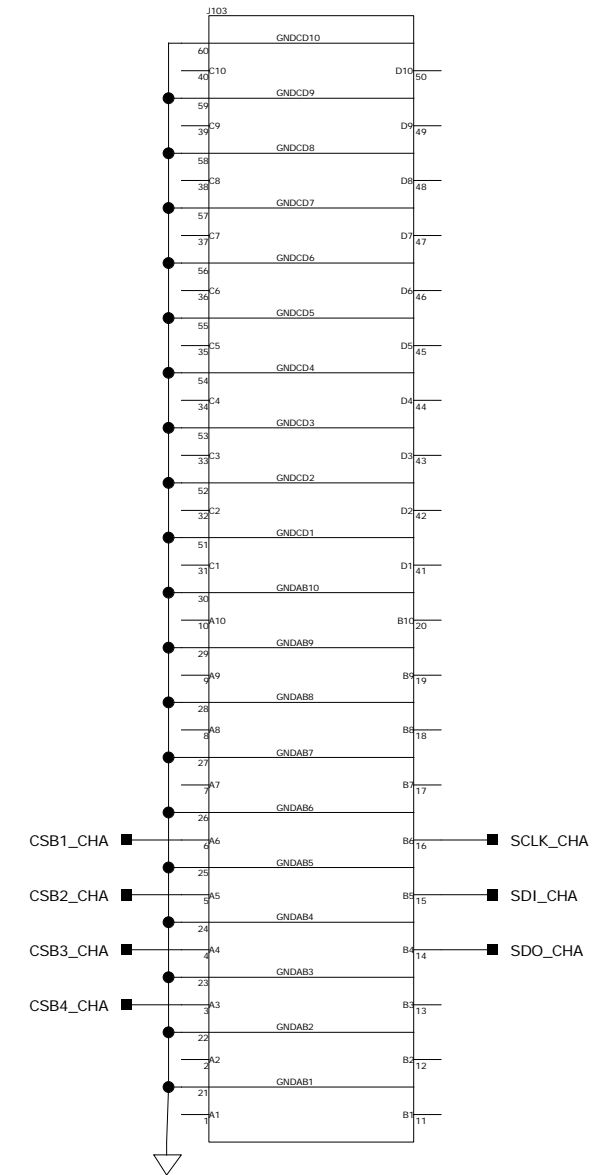

9271CE01B

9222CE01C

FIFO5: DATA BUS 1 CONNECTOR

FIFO5: HS - SERIAL/SPI/AUX CONNECTOR

ANALOG DEVICES DRS-HSC
 7910 Triad Center Dr.
 Greensboro, NC 27409

Title: **AD9222 CUSTOMER EVAL TO FIFO5 INTERPOSER**

Drawing Number: **9222INTFIFO5** Rev: **01A** Drawn By: **JDB** Design By: **RR**

Date: **3-19-2007_13:44** Filename: **@PATH** Sheet **1** of **1**