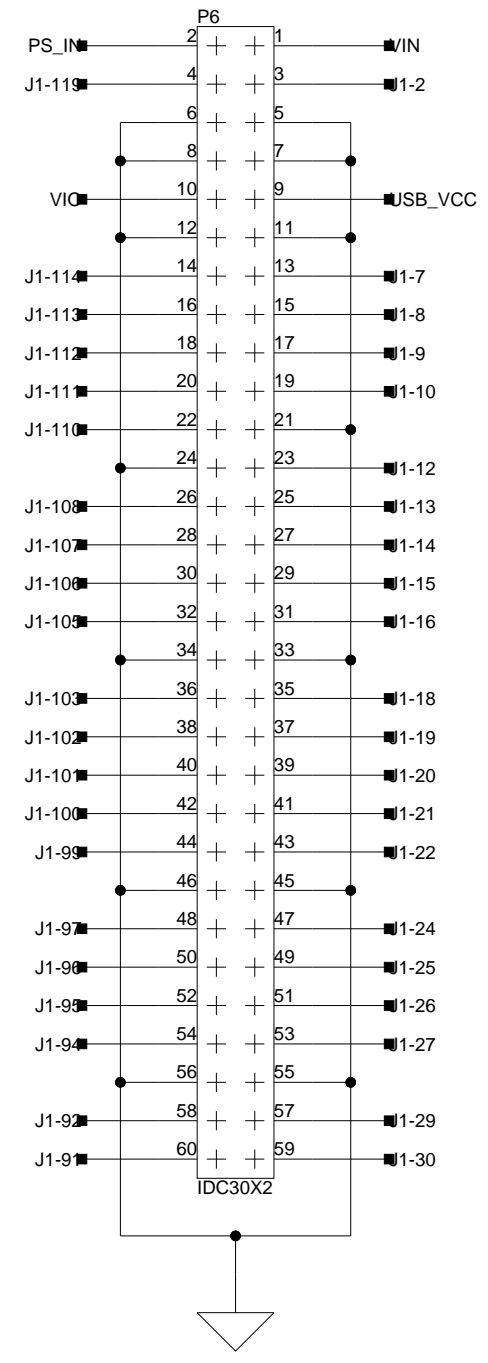

C

D

1

1

2

2

3

3

4

4

1

1

2

2

3

3

4

4

ANALOG DEVICES

20 Cotton Road
Nashua, NH 03063
PH: 1-800-ANALOGD

Title		EI3 Probing Adapter EI3 Connectors	
Size C	Board No.	A0243-2010	
Date		07/27/2010	Sheet 2 of 2
		Rev	0.1

 ANALOG DEVICES		20 Cotton Road Nashua, NH 03063 PH: 1-800-ANALOGD	
		Title E13 Probing Adapter Probing Connectors	
Size C	Board No. A0243-2010	Rev 0.1	
Date 07/27/2010	Sheet 3 of 3		

 ANALOG DEVICES		20 Cotton Road Nashua, NH 03063 PH: 1-800-ANALOGD	
Title		EI3 Probing Adapter Flash and Power	
Size C	Board No.	A0243-2010	Rev 0.1
Date	07/27/2010	Sheet	4 of 4