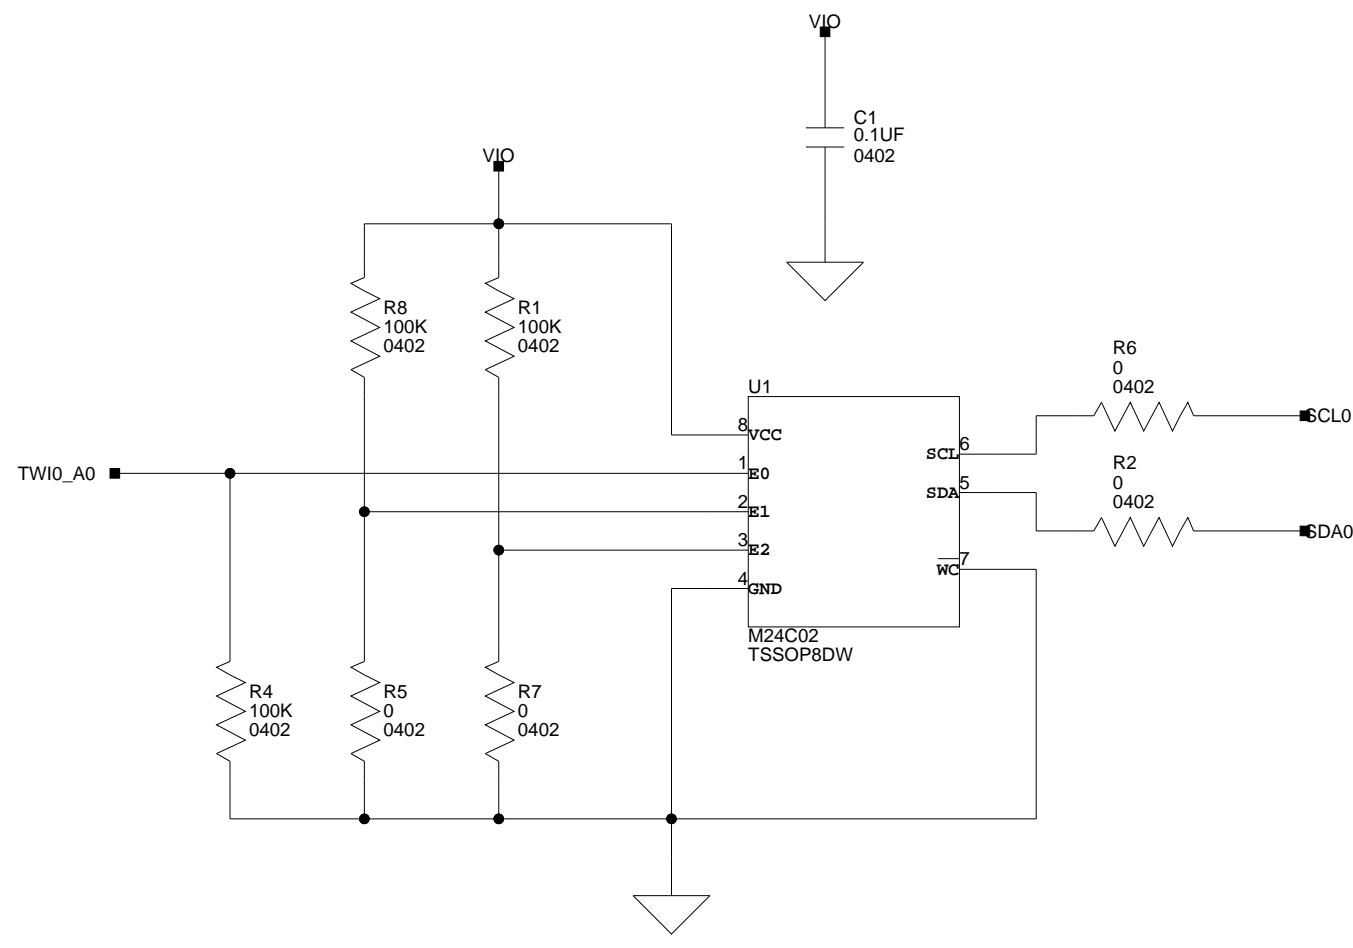

4

4

ANALOG DEVICES

20 Cotton Road
Nashua, NH 03063
PH: 1-800-ANALOGD

Title		EI3 Probing Adapter EI3 Connectors	
Size C	Board No.	A0243-2010	
Date		07/27/2010	Sheet 2 of 2
		Rev	0.1

 ANALOG DEVICES		20 Cotton Road Nashua, NH 03063 PH: 1-800-ANALOGD	
		Title E13 Probing Adapter Probing Connectors	
Size C	Board No. A0243-2010	Rev 0.1	
Date 07/27/2010	Sheet 3 of 3		

 ANALOG DEVICES		20 Cotton Road Nashua, NH 03063 PH: 1-800-ANALOGD	
Title		EI3 Probing Adapter Flash and Power	
Size C	Board No.	A0243-2010	Rev 0.1
Date	07/27/2010	Sheet	4 of 4