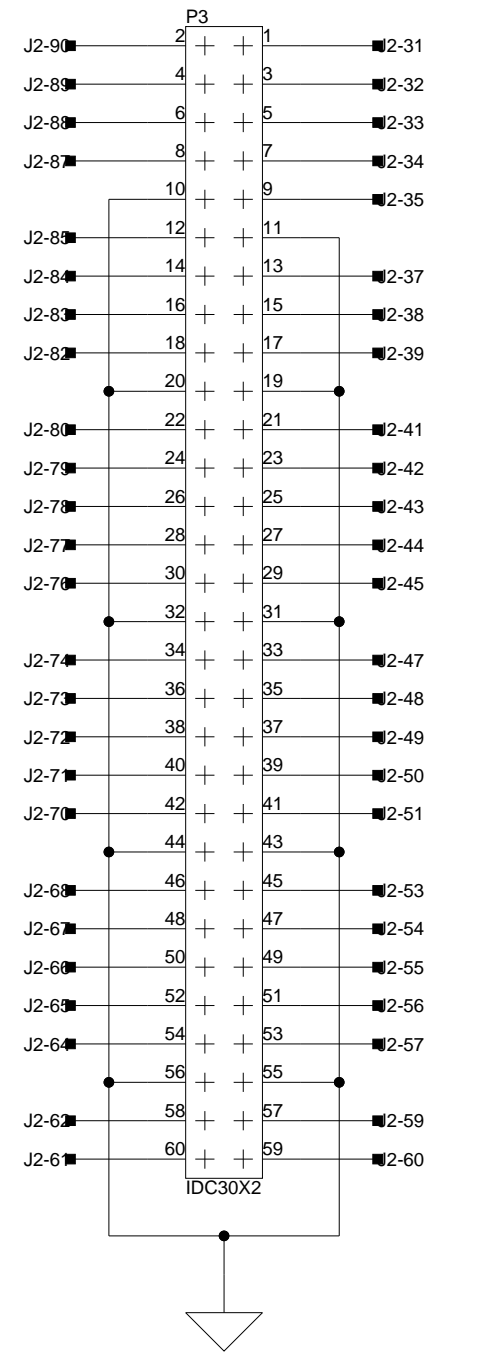

C

D

1

1

2

2

3

3

4

4

1

1

2

2

3

3

4

4

ANALOG DEVICES

20 Cotton Road
Nashua, NH 03063
PH: 1-800-ANALOGD

Title		EI3 Probing Adapter EI3 Connectors	
Size C	Board No.	A0243-2010	
Date		07/27/2010	Sheet 2 of 2
		Rev	0.1

 ANALOG DEVICES		20 Cotton Road Nashua, NH 03063 PH: 1-800-ANALOGD	
		Title E13 Probing Adapter Probing Connectors	
Size C	Board No. A0243-2010	Rev 0.1	
Date 07/27/2010	Sheet 3 of 3		

 ANALOG DEVICES		20 Cotton Road Nashua, NH 03063 PH: 1-800-ANALOGD	
Title		EI3 Probing Adapter Flash and Power	
Size C	Board No.	A0243-2010	Rev 0.1
Date	07/27/2010	Sheet	4 of 4