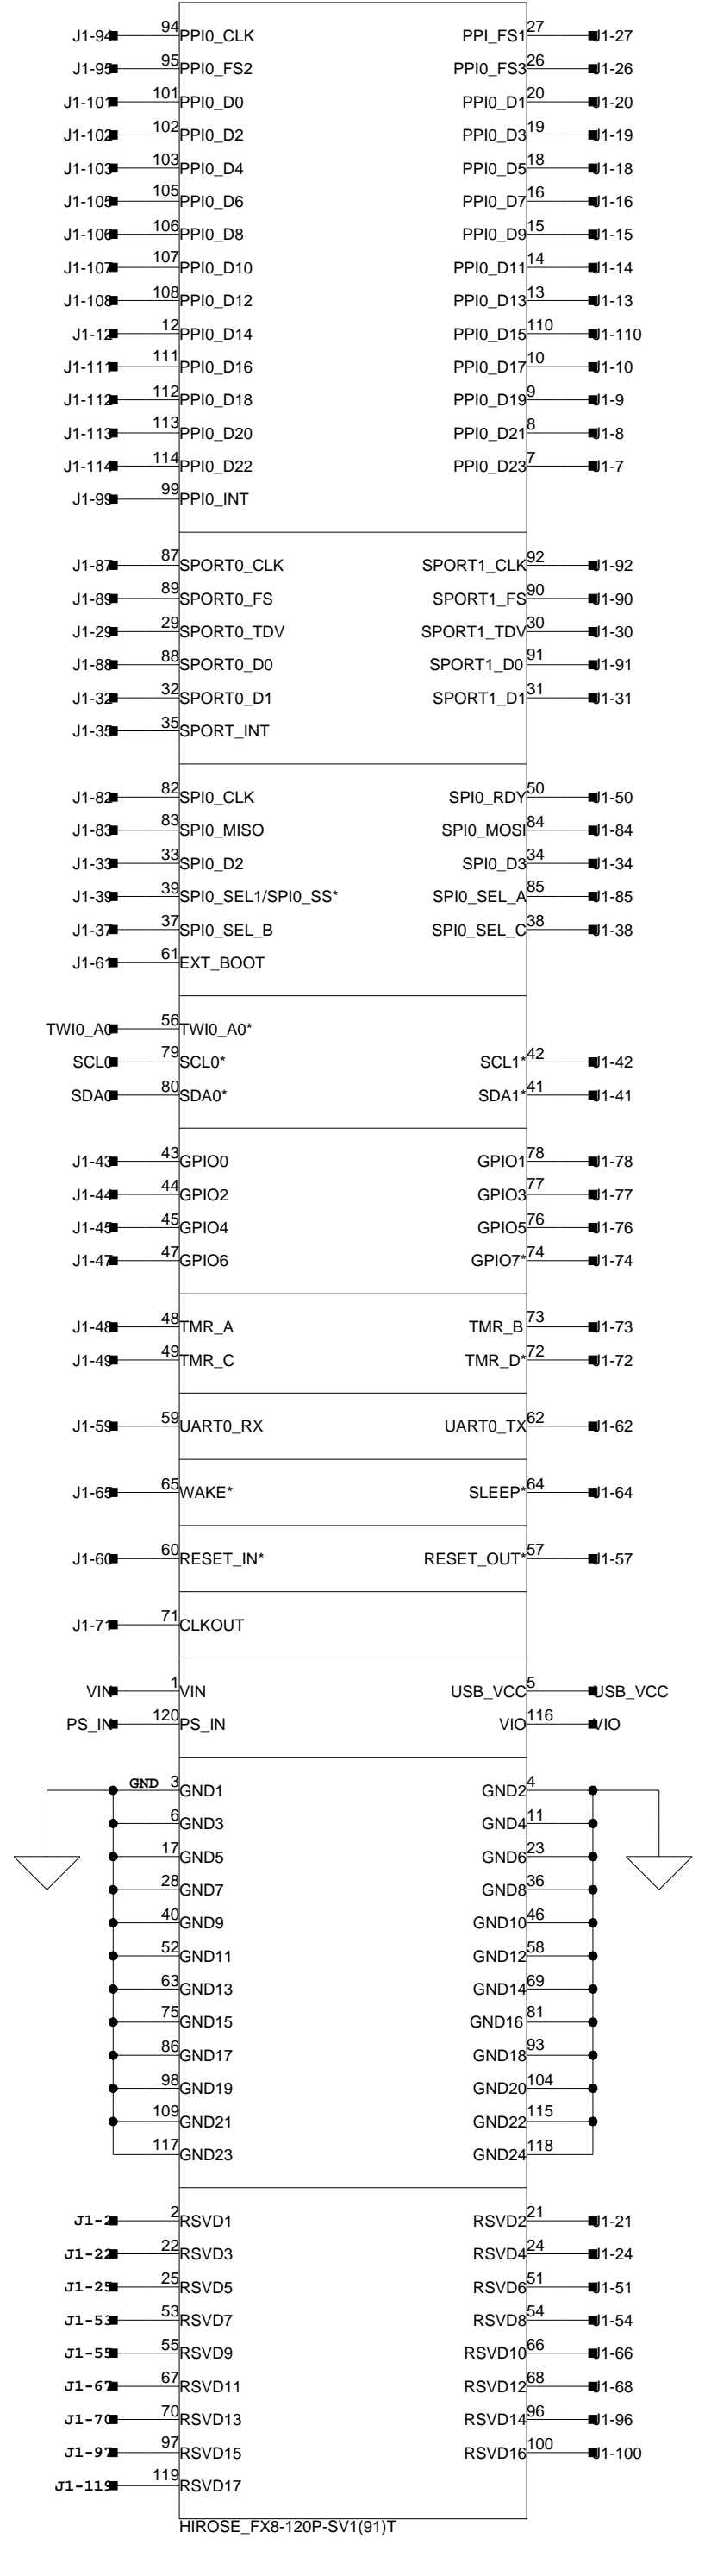

A

B

C

D

EI3 Probing Adapter

		20 Cotton Road Nashua, NH 03063 PH: 1-800-ANALOGD	
Title		EI3 Probing Adapter Title Page	
Size C	Board No.	A0243-2010	Rev 0.1
Date	07/27/2010	Sheet	1 of 1

A

B

C

D

1

1

2

2

3

3

4

4

1

1

2

2

3

3

4

4

ANALOG DEVICES

20 Cotton Road
Nashua, NH 03063
PH: 1-800-ANALOGD

Title		EI3 Probing Adapter EI3 Connectors	
Size C	Board No.	A0243-2010	
Date		07/27/2010	Sheet 2 of 2
		Rev	0.1

 ANALOG DEVICES		20 Cotton Road Nashua, NH 03063 PH: 1-800-ANALOGD	
		Title E13 Probing Adapter Probing Connectors	
Size C	Board No. A0243-2010	Rev 0.1	
Date 07/27/2010	Sheet 3 of 3		