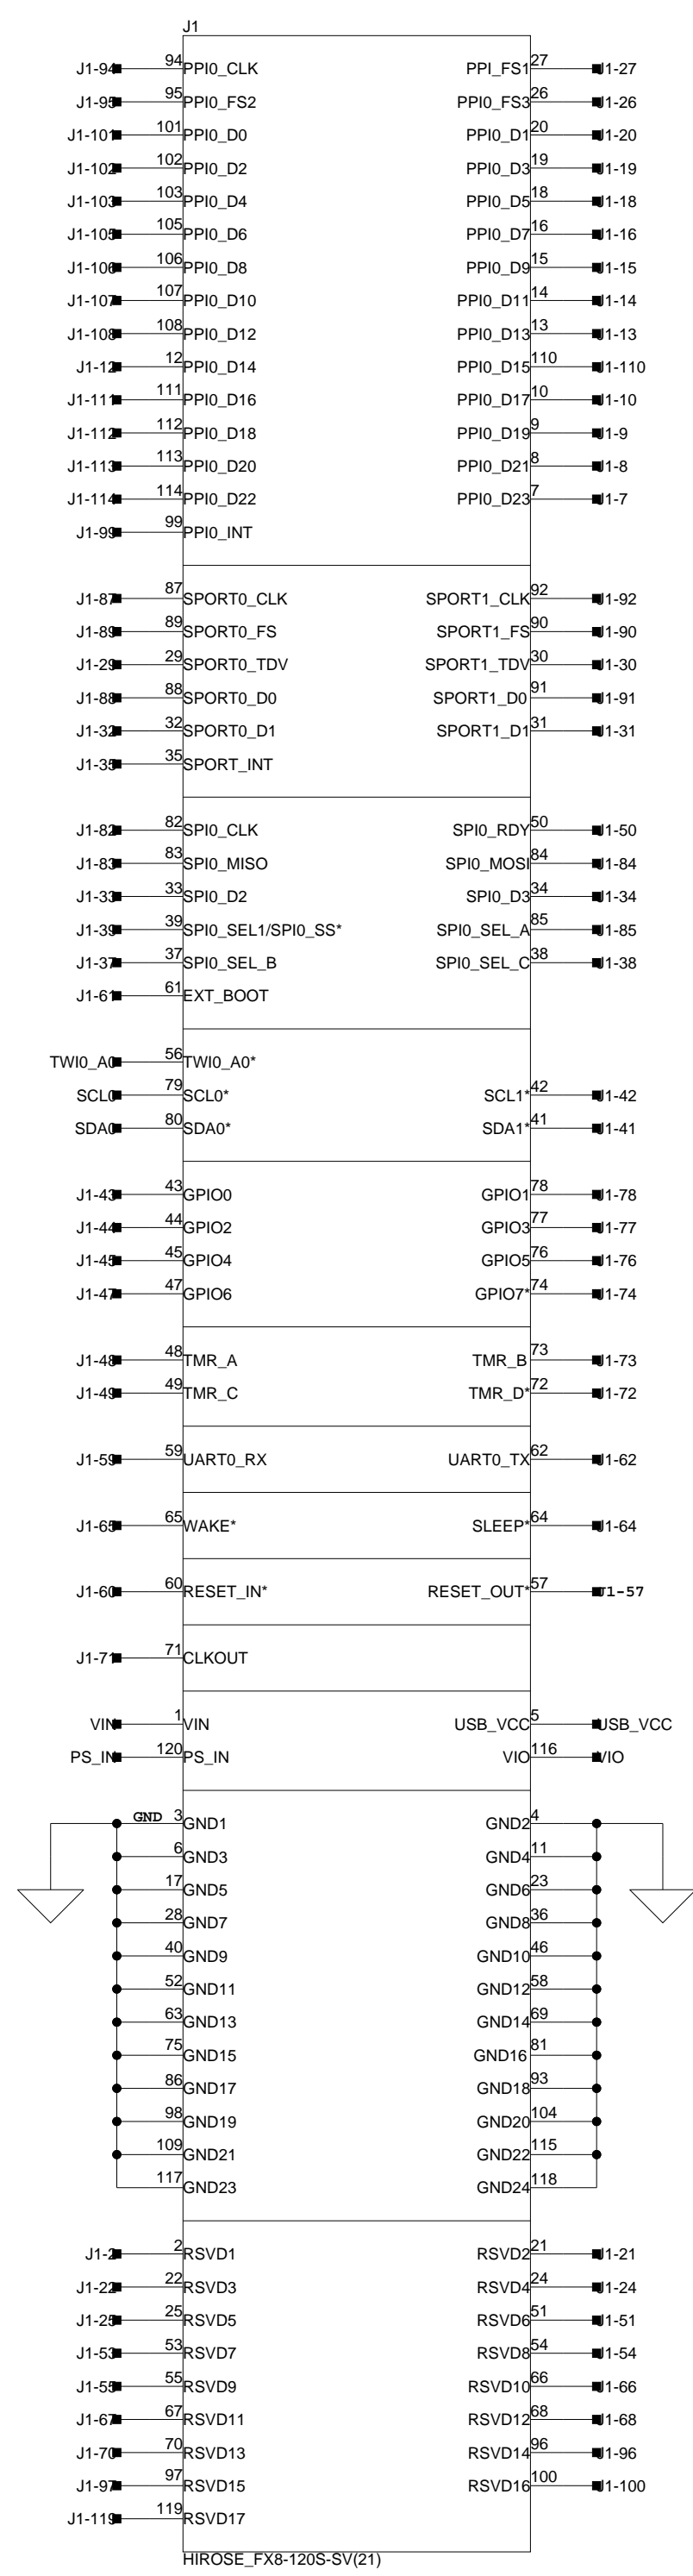

A

B

C

D

EI3 Probing Adapter

		20 Cotton Road Nashua, NH 03063 PH: 1-800-ANALOGD	
Title		EI3 Probing Adapter Title Page	
Size C	Board No.	A0243-2010	Rev 0.1
Date	07/27/2010	Sheet	1 of 1

A

B

C

D

1

1

2

2

3

3

4

4

1

1

2

2

3

3

4

4

ANALOG DEVICES

20 Cotton Road
Nashua, NH 03063
PH: 1-800-ANALOGD

Title		EI3 Probing Adapter EI3 Connectors	
Size C	Board No.	A0243-2010	
Date		07/27/2010	Sheet 2 of 2
		Rev	0.1

 ANALOG DEVICES		20 Cotton Road Nashua, NH 03063 PH: 1-800-ANALOGD	
		Title E13 Probing Adapter Probing Connectors	
Size C	Board No. A0243-2010	Rev 0.1	
Date 07/27/2010	Sheet 3 of 3		