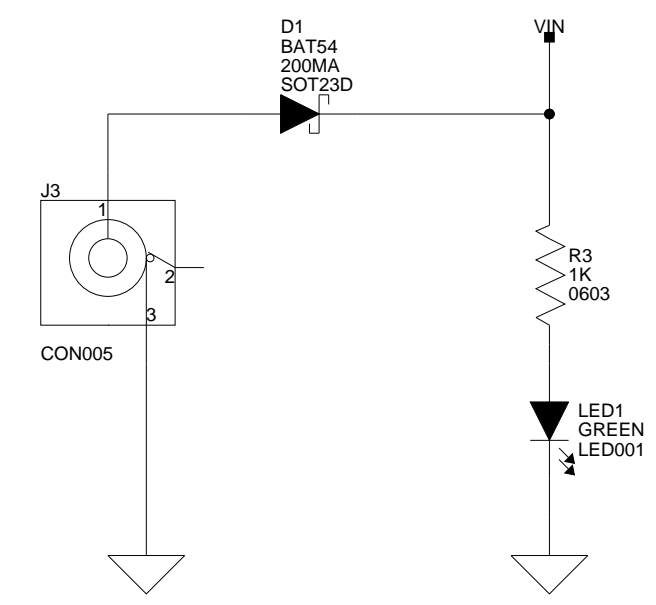

4

4

ANALOG DEVICES

20 Cotton Road
Nashua, NH 03063
PH: 1-800-ANALOGD

Title		EI3 Probing Adapter EI3 Connectors	
Size C	Board No.	A0243-2010	
Date		07/27/2010	Sheet 2 of 2
		Rev	0.1

 ANALOG DEVICES		20 Cotton Road Nashua, NH 03063 PH: 1-800-ANALOGD	
		Title E13 Probing Adapter Probing Connectors	
Size C	Board No. A0243-2010	Rev 0.1	
Date 07/27/2010	Sheet 3 of 3		

 ANALOG DEVICES		20 Cotton Road Nashua, NH 03063 PH: 1-800-ANALOGD	
Title		EI3 Probing Adapter Flash and Power	
Size C	Board No.	A0243-2010	Rev 0.1
Date	07/27/2010	Sheet	4 of 4