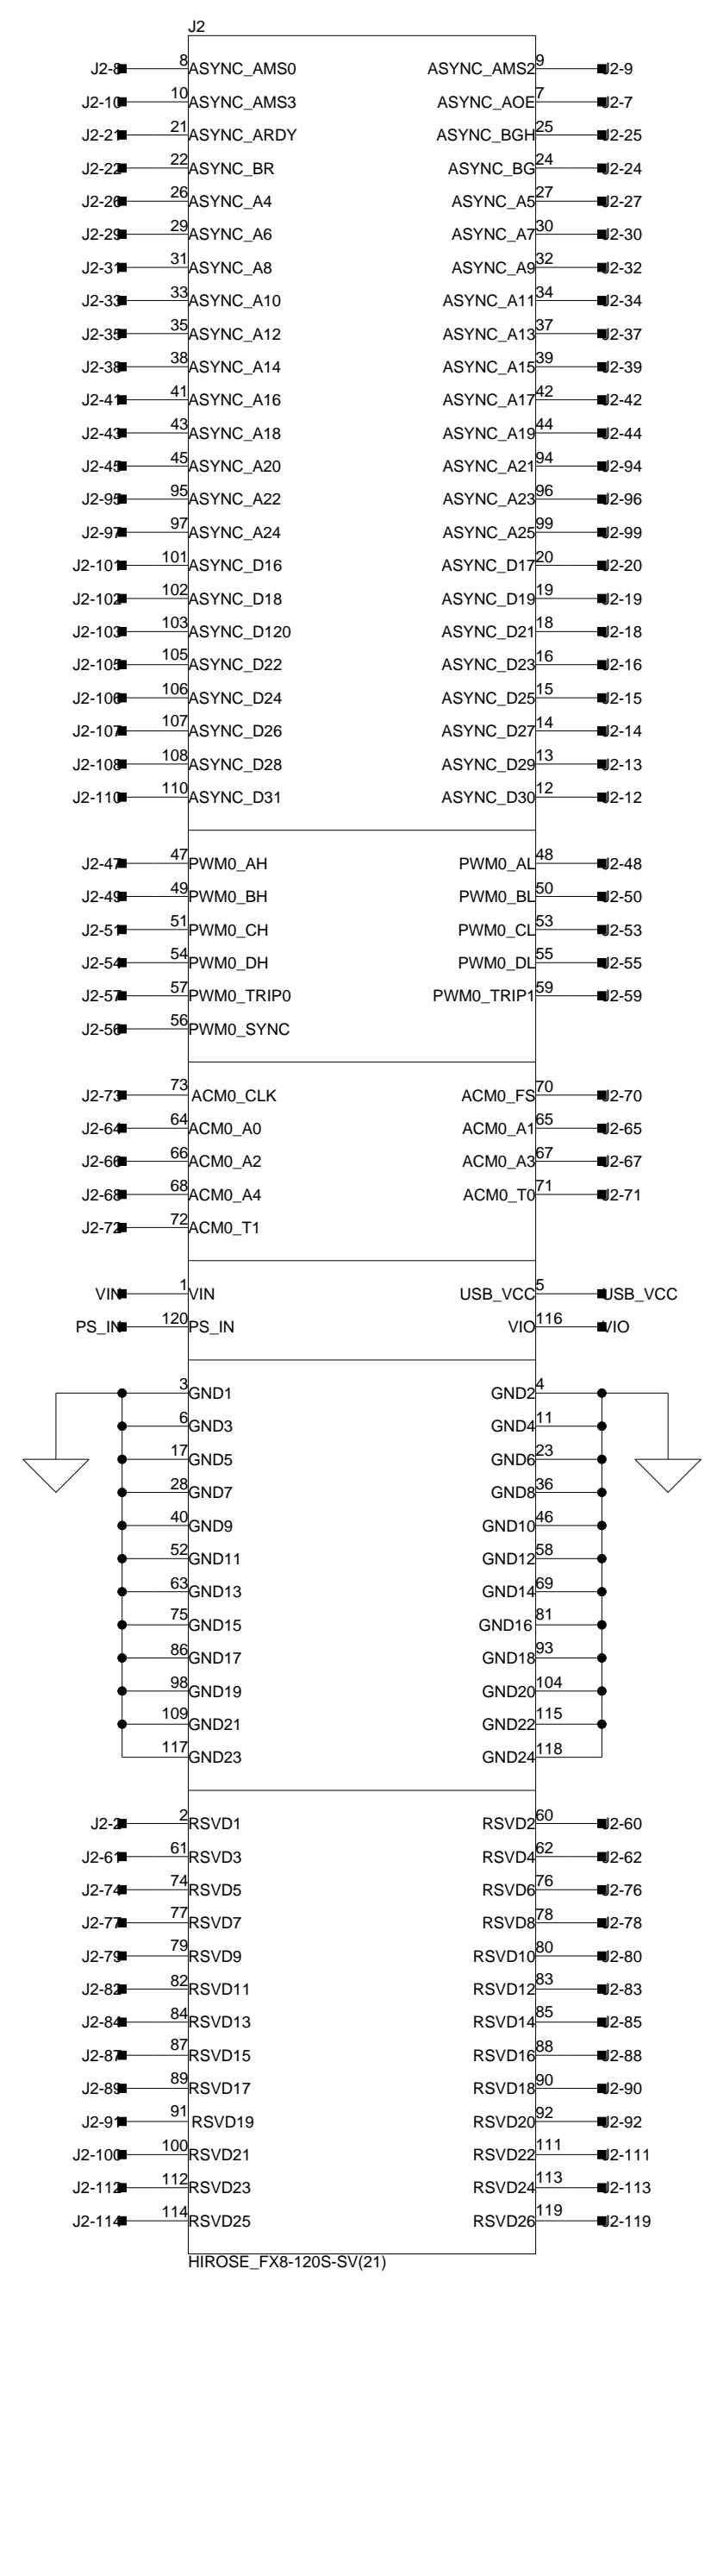

A

B

C

D

EI3 Probing Adapter

		20 Cotton Road Nashua, NH 03063 PH: 1-800-ANALOGD	
Title		EI3 Probing Adapter Title Page	
Size C	Board No.	A0243-2010	Rev 0.1
Date	07/27/2010	Sheet	1 of 1

A

B

C

D

1

1

2

2

3

3

4

4

1

1

2

2

3

3

4

4

ANALOG DEVICES

20 Cotton Road
Nashua, NH 03063
PH: 1-800-ANALOGD

Title		EI3 Probing Adapter EI3 Connectors	
Size C	Board No.	A0243-2010	
Date		07/27/2010	Sheet 2 of 2
		Rev	0.1

 ANALOG DEVICES		20 Cotton Road Nashua, NH 03063 PH: 1-800-ANALOGD	
		Title E13 Probing Adapter Probing Connectors	
Size C	Board No. A0243-2010	Rev 0.1	
Date 07/27/2010	Sheet 3 of 3		