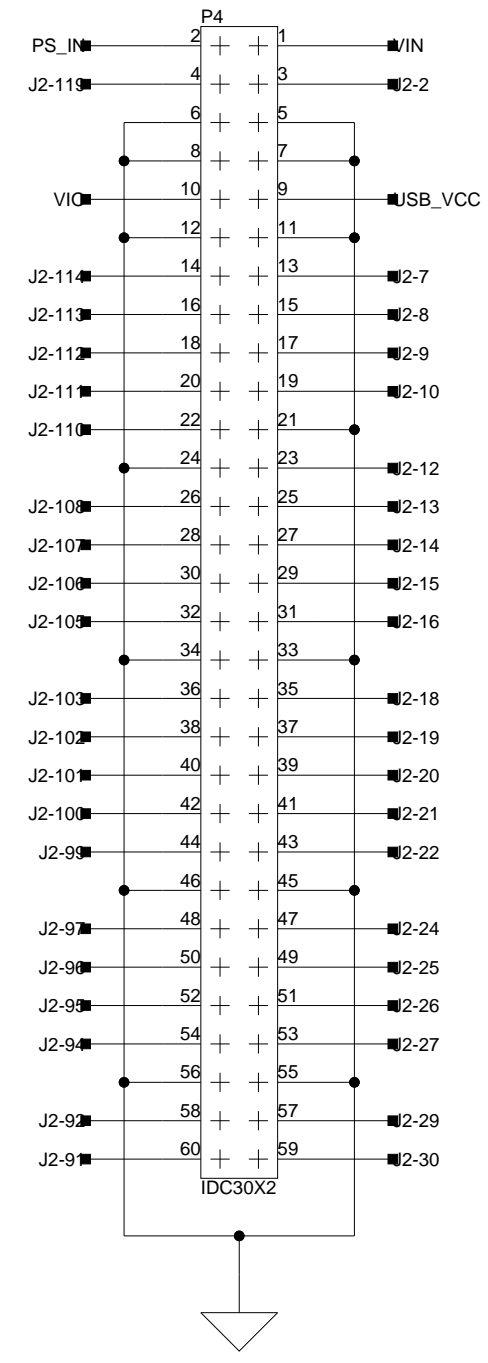

A

B

C

D

EI3 Probing Adapter

		20 Cotton Road Nashua, NH 03063 PH: 1-800-ANALOGD	
Title		EI3 Probing Adapter Title Page	
Size C	Board No.	A0243-2010	Rev 0.1
Date	07/27/2010	Sheet	1 of 1

A

B

4

4

1

1

2

2

3

3

4

4

ANALOG DEVICES

20 Cotton Road
Nashua, NH 03063
PH: 1-800-ANALOGD

Title		EI3 Probing Adapter EI3 Connectors	
Size C	Board No.	A0243-2010	
Date		07/27/2010	Sheet 2 of 2
		Rev	0.1

 ANALOG DEVICES		20 Cotton Road Nashua, NH 03063 PH: 1-800-ANALOGD	
		Title E13 Probing Adapter Probing Connectors	
Size C	Board No. A0243-2010	Rev 0.1	
Date 07/27/2010	Sheet 3 of 3		

 ANALOG DEVICES		20 Cotton Road Nashua, NH 03063 PH: 1-800-ANALOGD	
Title		EI3 Probing Adapter Flash and Power	
Size C	Board No.	A0243-2010	Rev 0.1
Date	07/27/2010	Sheet	4 of 4