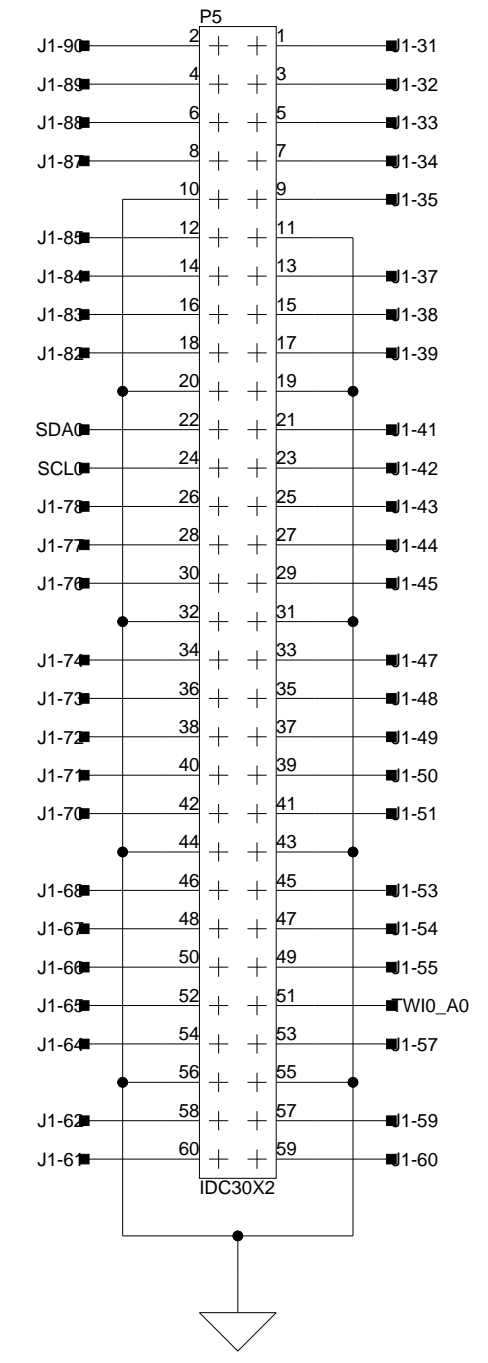

C

D

1

1

2

2

3

3

4

4

1

1

2

2

3

3

4

4

ANALOG DEVICES

20 Cotton Road
Nashua, NH 03063
PH: 1-800-ANALOGD

Title		EI3 Probing Adapter EI3 Connectors	
Size C	Board No.	A0243-2010	
Date		07/27/2010	Sheet 2 of 2
		Rev	0.1

 ANALOG DEVICES		20 Cotton Road Nashua, NH 03063 PH: 1-800-ANALOGD	
		Title E13 Probing Adapter Probing Connectors	
Size C	Board No. A0243-2010	Rev 0.1	
Date 07/27/2010	Sheet 3 of 3		

 ANALOG DEVICES		20 Cotton Road Nashua, NH 03063 PH: 1-800-ANALOGD	
Title		EI3 Probing Adapter Flash and Power	
Size C	Board No.	A0243-2010	Rev 0.1
Date	07/27/2010	Sheet	4 of 4